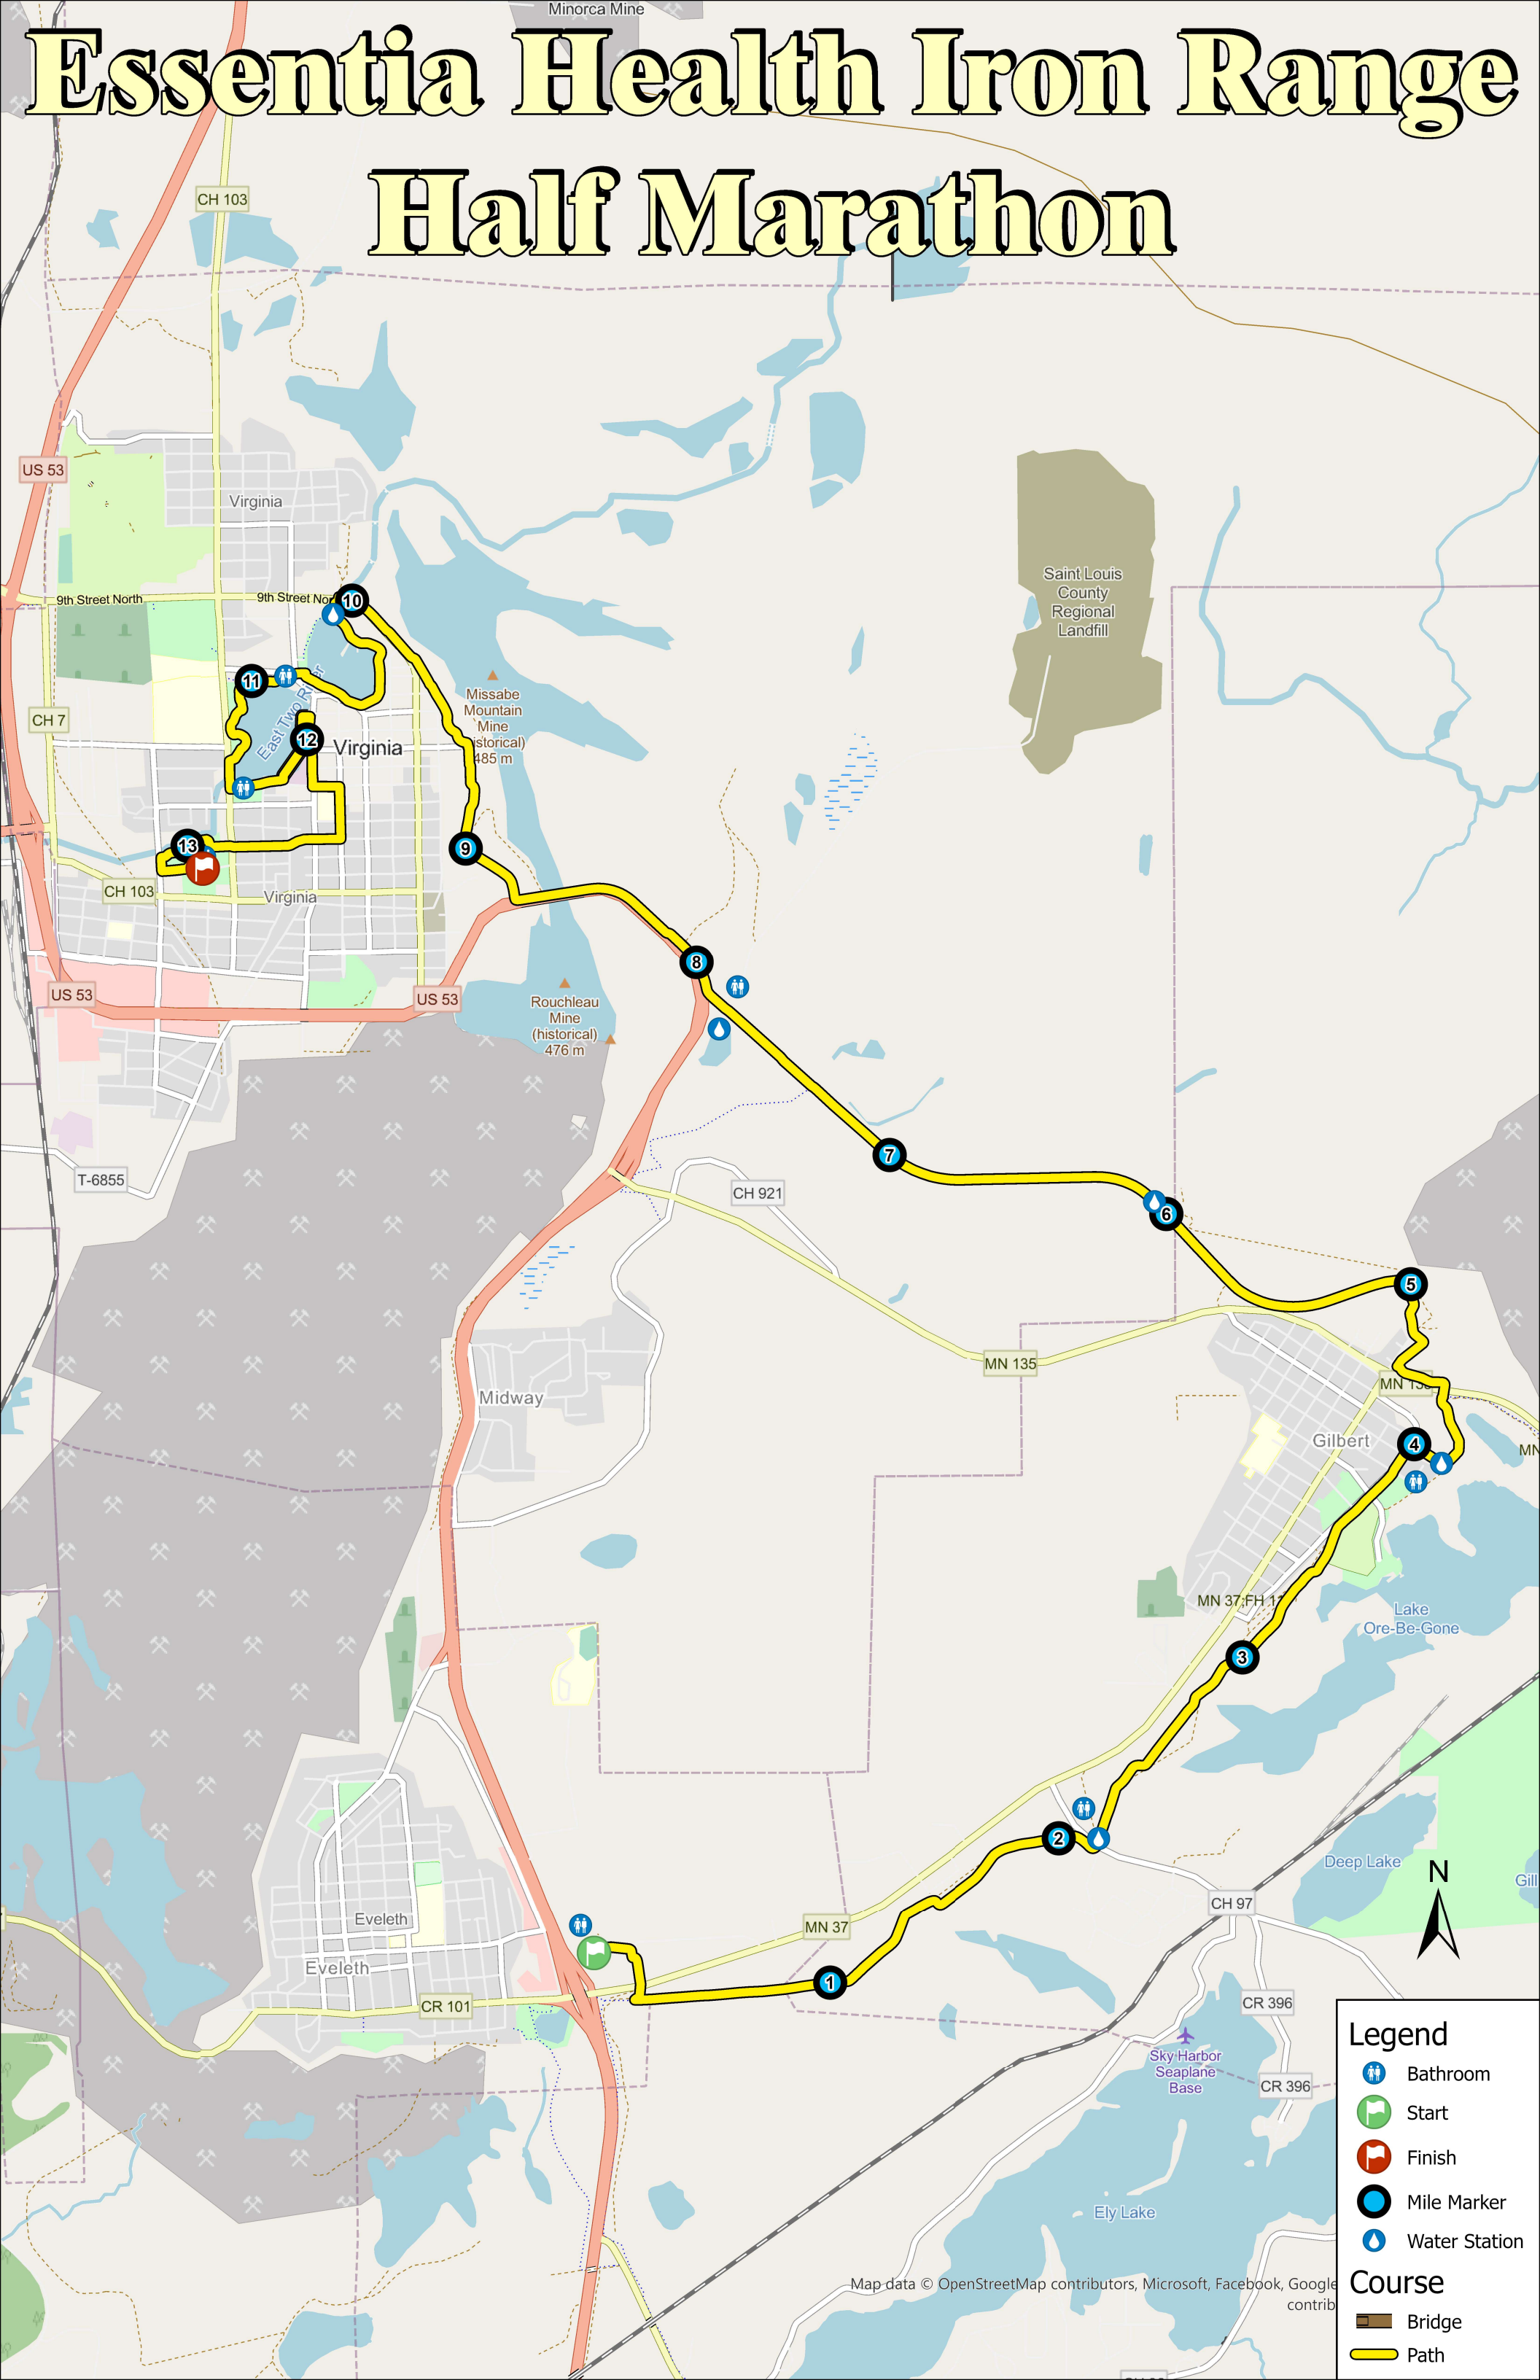

Essentia Health Iron Range Half Marathon

Legend

- Bathroom
- Start
- Finish
- Mile Marker
- Water Station

Course

- Bridge
- Path

Map data © OpenStreetMap contributors, Microsoft, Facebook, Google contrib